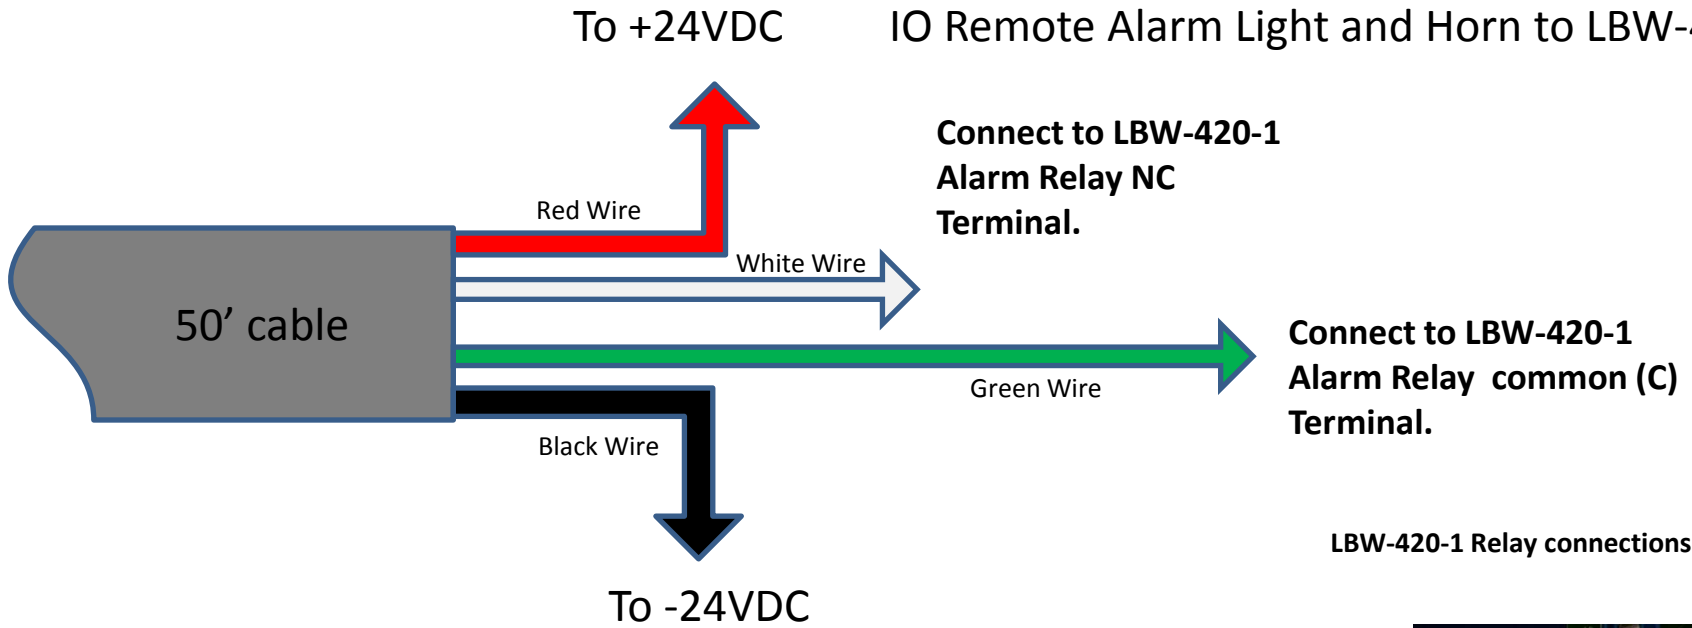

IO Remote Alarm Light and Horn to LBW-420-1

LBW-420-1 Relay connections

- Alarm Relay NC Connect to IO-RAL-HU white
- Alarm Relay Common connect to IO-RAL-HU green wire
- IO-RAL-HU black to -24VDC
- IO-RAL-HU red to +24VDC